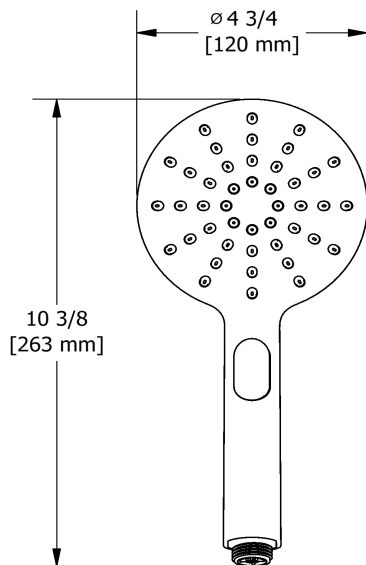

2-jet hand Shower
4364

Specifications

Descriptions

- Scale-free
- 2-jet hand shower: tropical breeze, luxurious
- Three positions

Available colors

- C : Chrome

Available flows

- 7.6 L/min, 2.0 gpm (US) 60psi
- 5.69 L/min, 1.5 gpm (US) 60psi (**4364-15**)
- 6.6L/min, 1.75 gpm (US) 60psi (**4364-WS**) *

EPA certification applicable to the indicated model only

Certifications

- CSA B125.1
- ASME A112.18.1
- CMR248 Approval

Sizes, models and finishes may differ from those presented.

Warranty

This **Riobel Inc.** product you have purchased carries a Limited Lifetime Warranty on the chrome, PVD finish, blacks and all working parts and is guaranteed from the initial purchase date against all manufacturing defects. All other finishes, including plastic components, are guaranteed for one year. All electric and/or electronic parts are covered by a 5-year limited warranty.