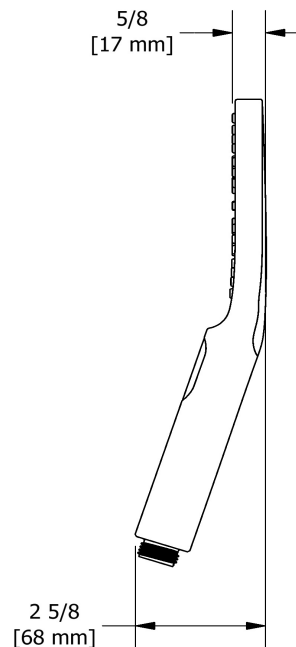

2-jet hand Shower
4364

Specifications

Descriptions

- Scale-free
- 2-jet hand shower: tropical breeze, luxurious
- Three positions

Available colors

- C : Chrome

Available flows

- 7.6 L/min, 2.0 gpm (US) 60psi
- 5.69 L/min, 1.5 gpm (US) 60psi (**4364-15**)
- 6.6L/min, 1.75 gpm (US) 60psi (**4364-WS**) *

EPA certification applicable to the indicated model only

Certifications

- CSA B125.1
- ASME A112.18.1
- CMR248 Approval

Sizes, models and finishes may differ from those presented.

Warranty

This **Riobel Inc.** product you have purchased carries a Limited Lifetime Warranty on the chrome, PVD finish, blacks and all working parts and is guaranteed from the initial purchase date against all manufacturing defects. All other finishes, including plastic components, are guaranteed for one year. All electric and/or electronic parts are covered by a 5-year limited warranty.